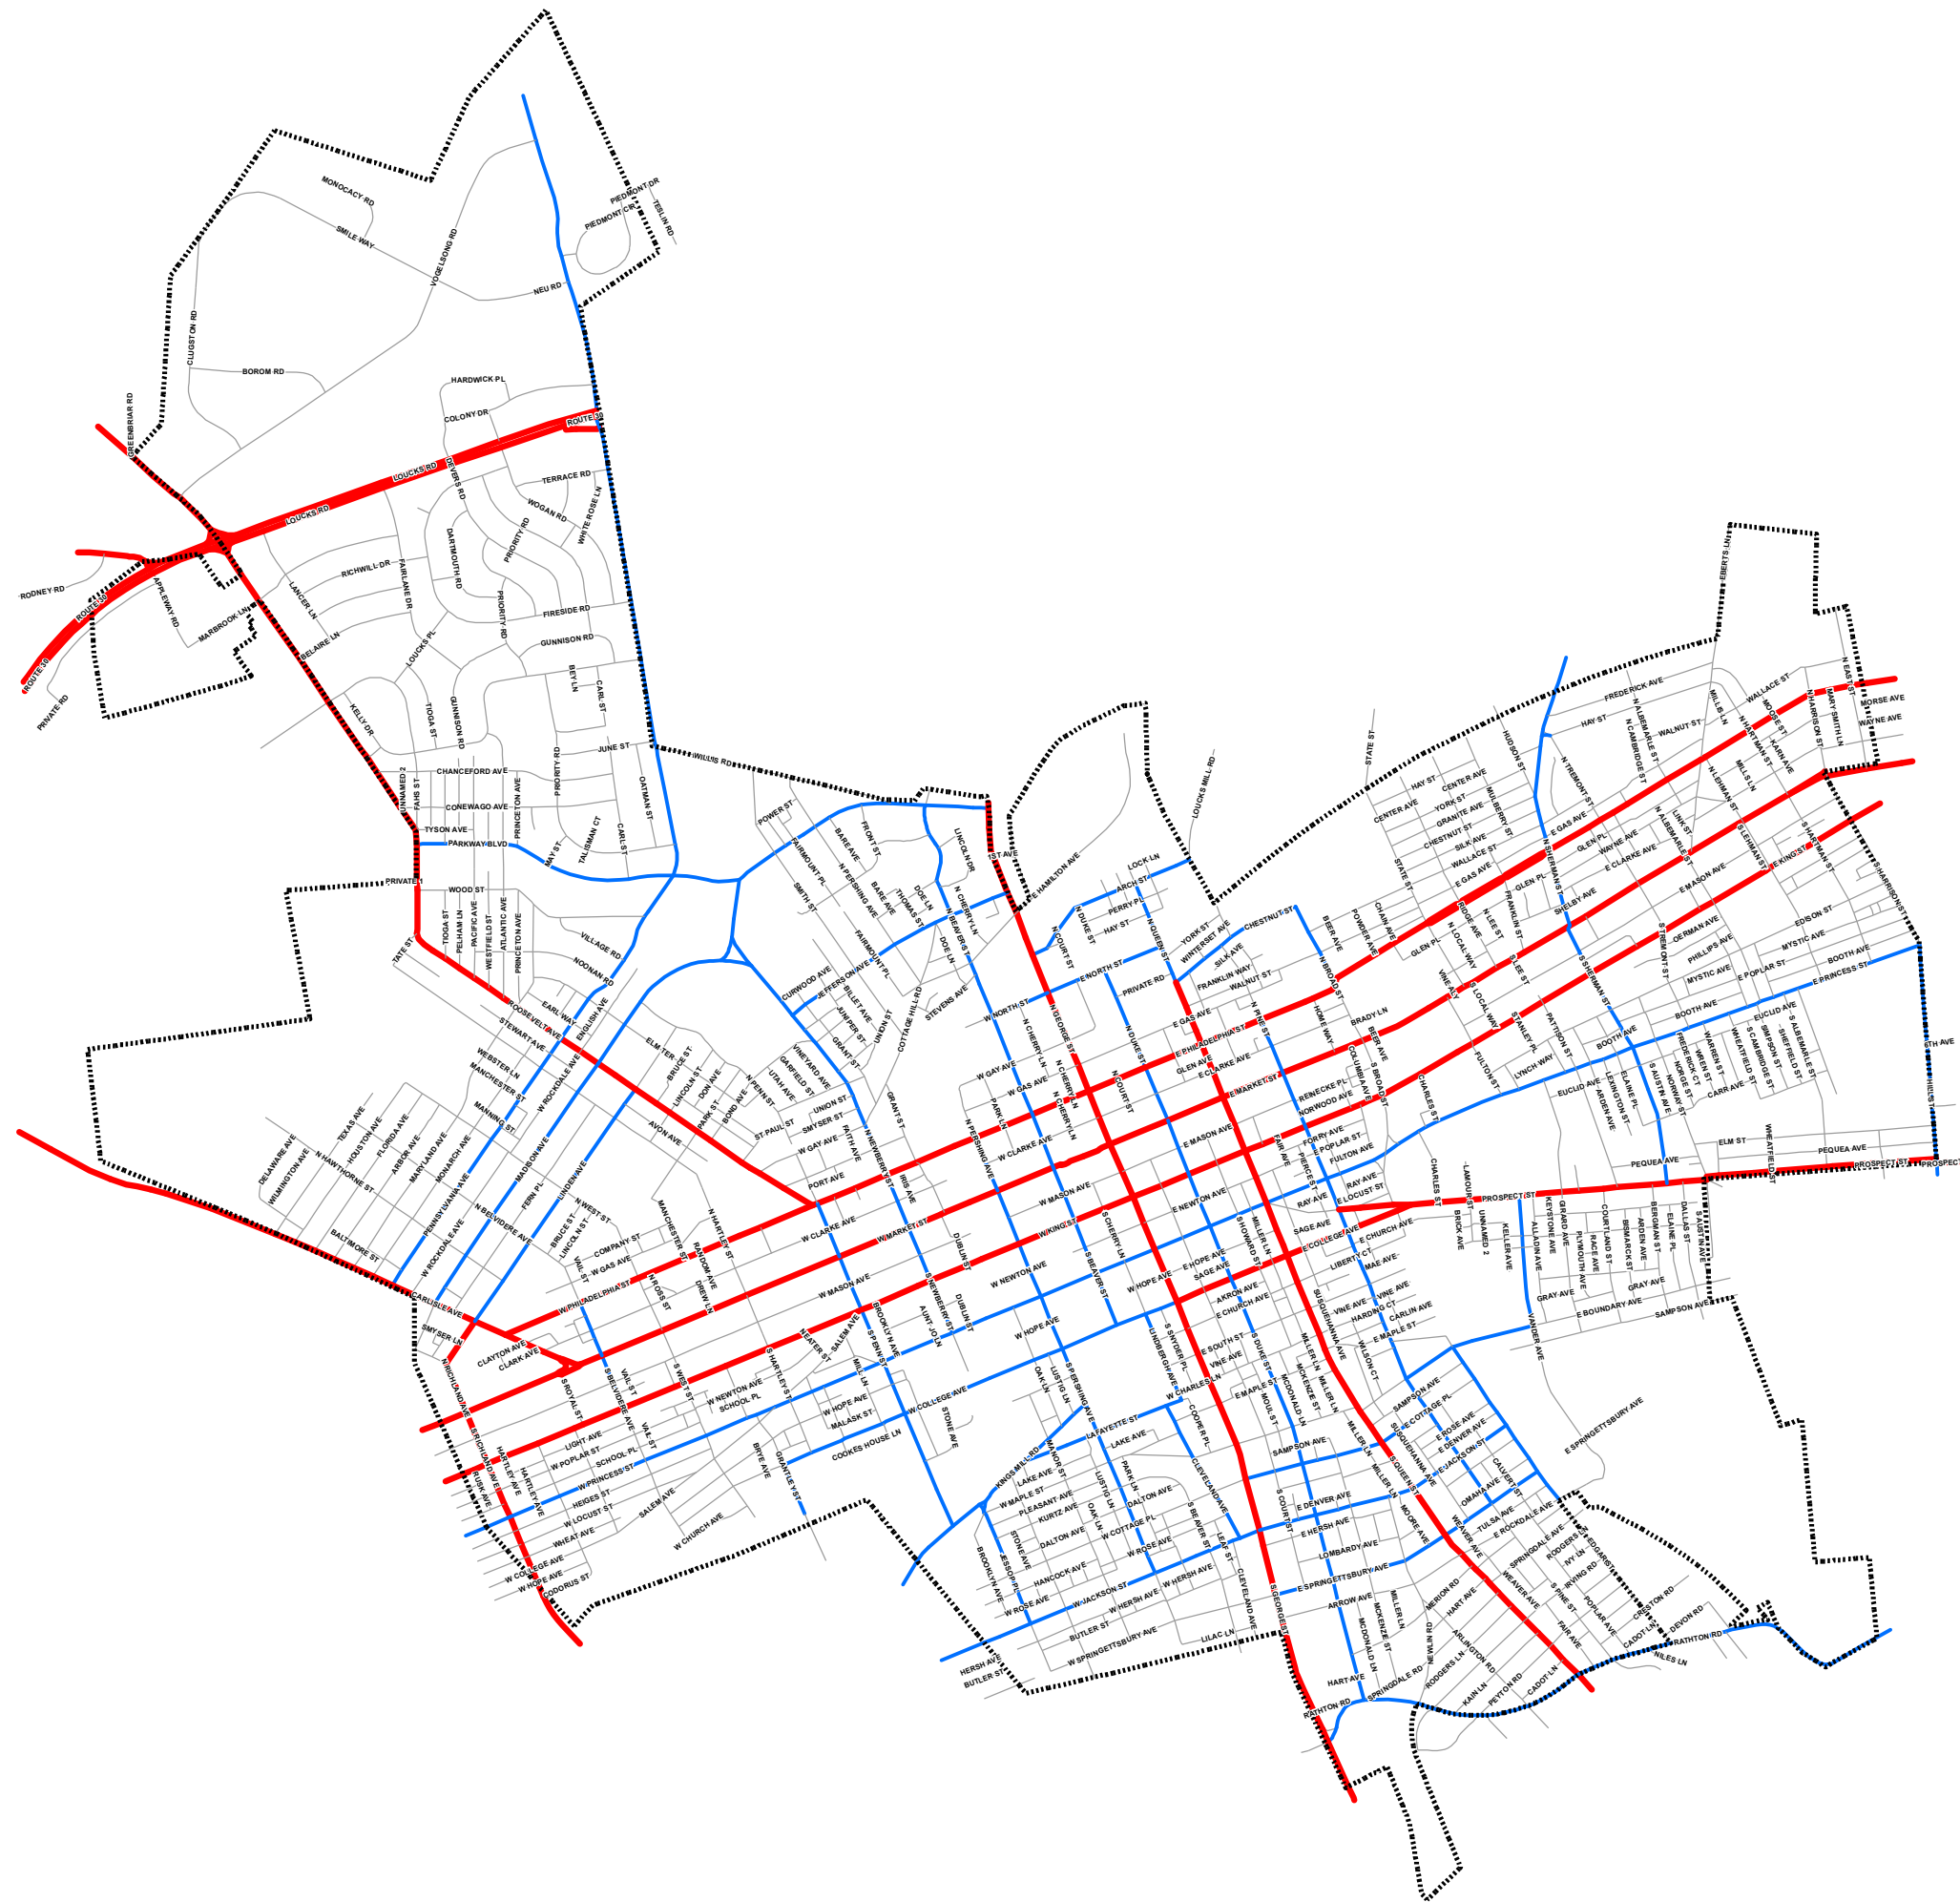

# STREET CLASSIFICATION

City of York, Pennsylvania

## Legend

 City Boundary

Street Classification

 Local Collector

 Collector Street

 Major Arterial

August 16, 2011

Source: City of York Offices, City of York GIS Datasets, Pennsylvania Spatial Data Access, PennDOT, United States Census and community input.