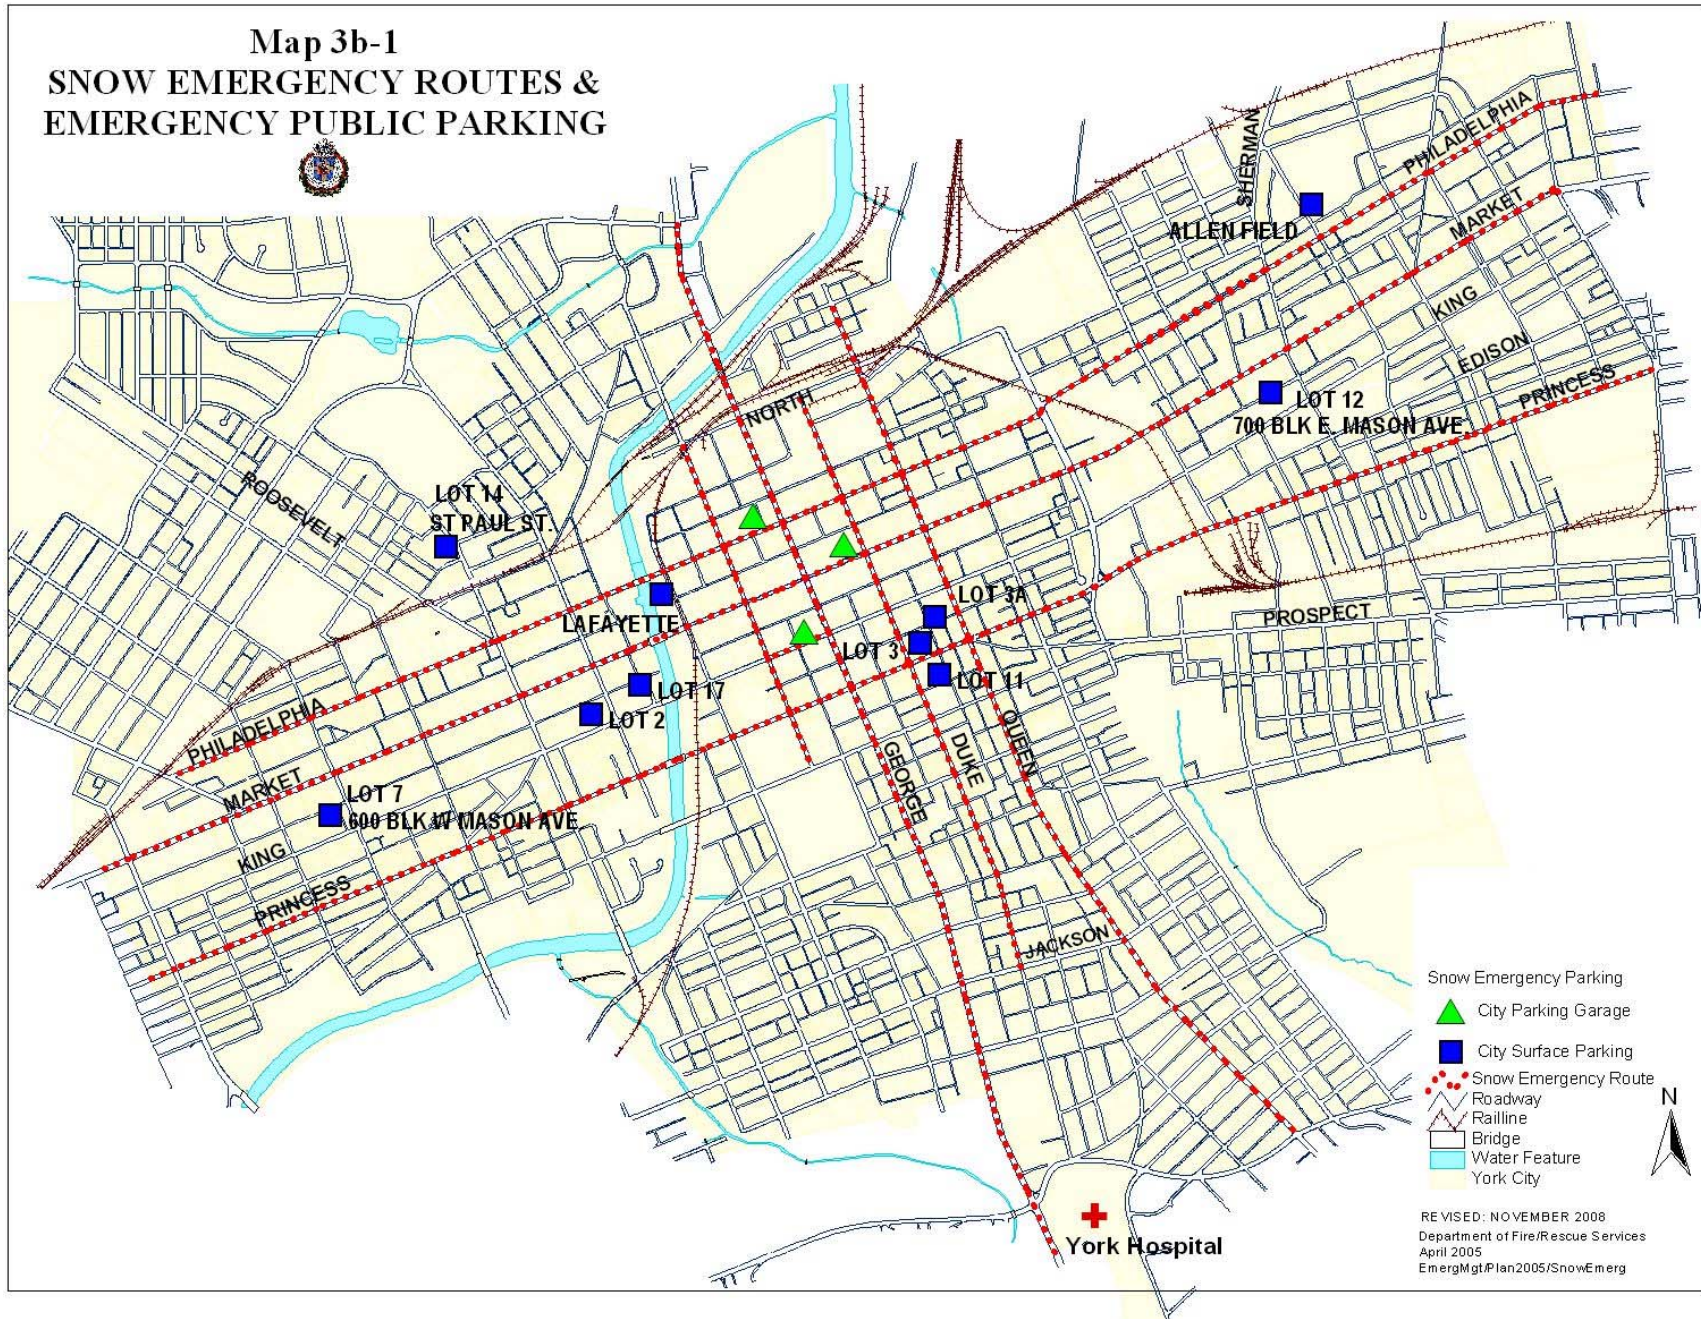

# Map 3b-1 SNOW EMERGENCY ROUTES & EMERGENCY PUBLIC PARKING

- Snow Emergency Parking
- City Parking Garage
- City Surface Parking
- Snow Emergency Route
- Roadway
- Railline
- Bridge
- Water Feature
- York City